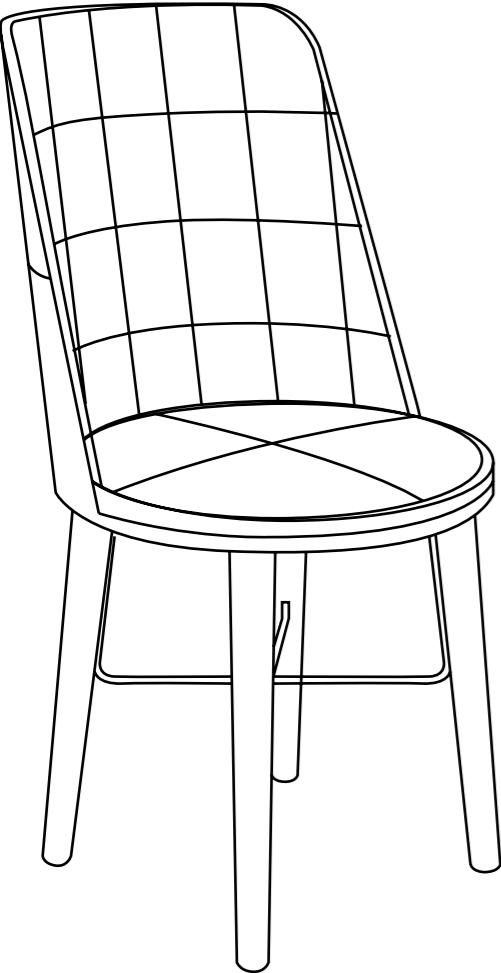

# Contents

- Luna coffee table
- Luna chair
- Luna bar stool
- Luna bar table
- Luna armchair

Luna collection was created as a result of circular and semicircular elements which would, as such, easily adapt to any space and provide maximum comfort.

# Luna coffee table

The coffee table with its shape and materials easily adapts to different spaces with a clearly defined "function".

# Luna chair

Comfort associated with constructive lines and accentuated details makes this chair very elegant.

# Luna bar table

Luna bar table – the form of function (panel of the table) has the effect as if it is placed on a metal “line” structure.