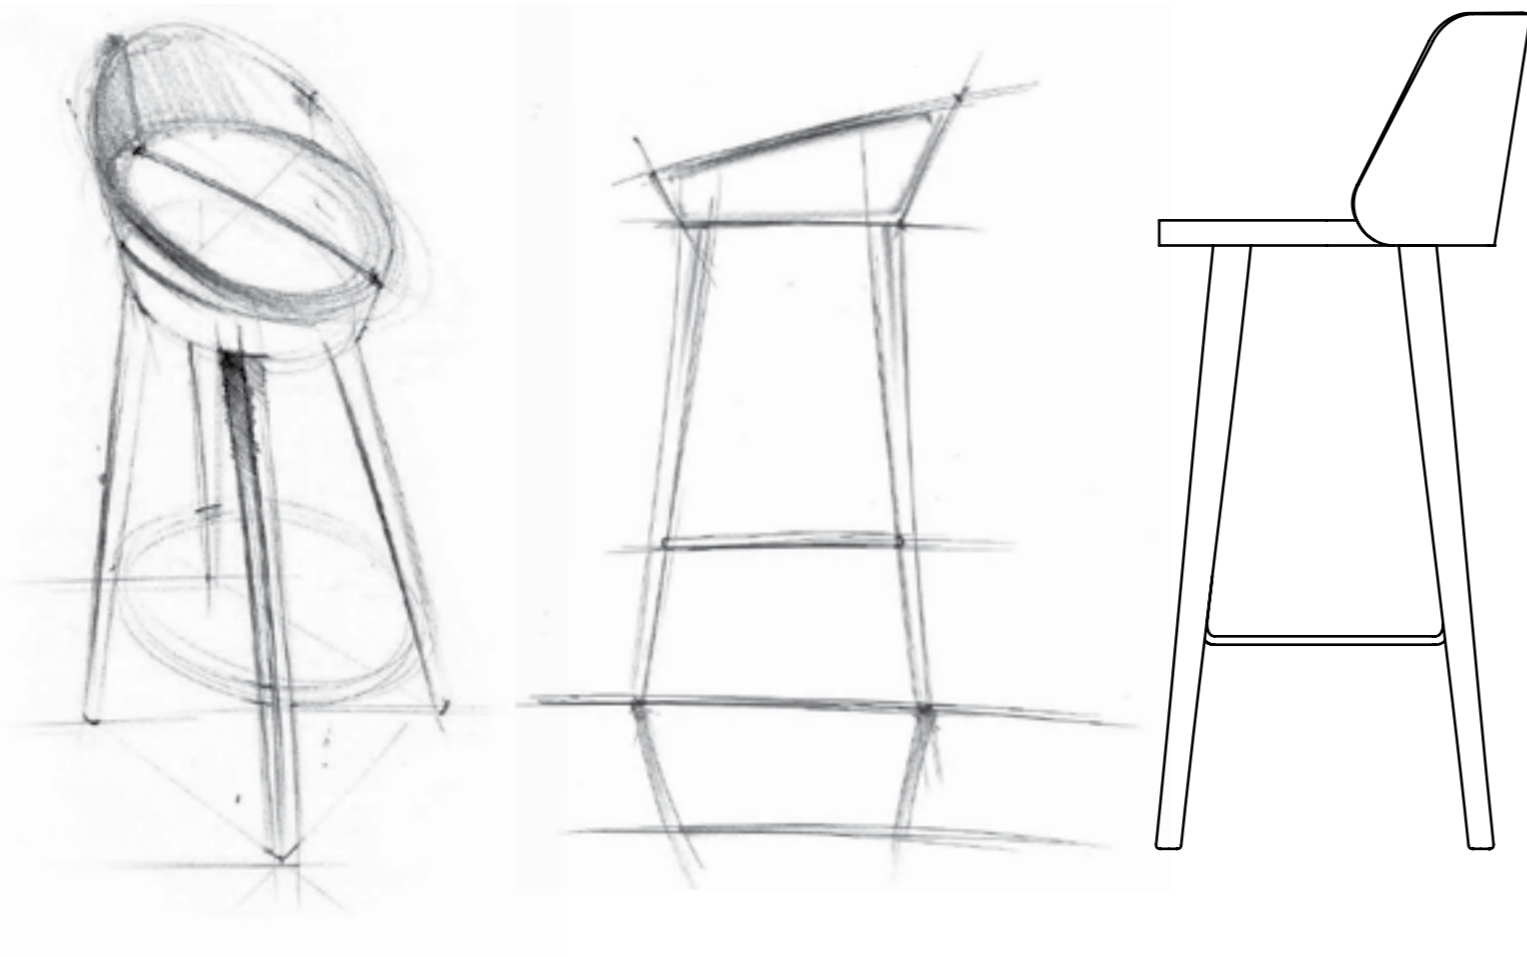

# Contents

- Luna coffee table
- Luna chair
- Luna bar stool
- Luna bar table
- Luna armchair

Luna collection was created as a result of circular and semicircular elements which would, as such, easily adapt to any space and provide maximum comfort.

# Luna coffee table

The coffee table with its shape and materials easily adapts to different spaces with a clearly defined "function".

# Luna chair

Comfort associated with constructive lines and accentuated details makes this chair very elegant.

# Luna bar table

Luna bar table – the form of function (panel of the table) has the effect as if it is placed on a metal “line” structure.